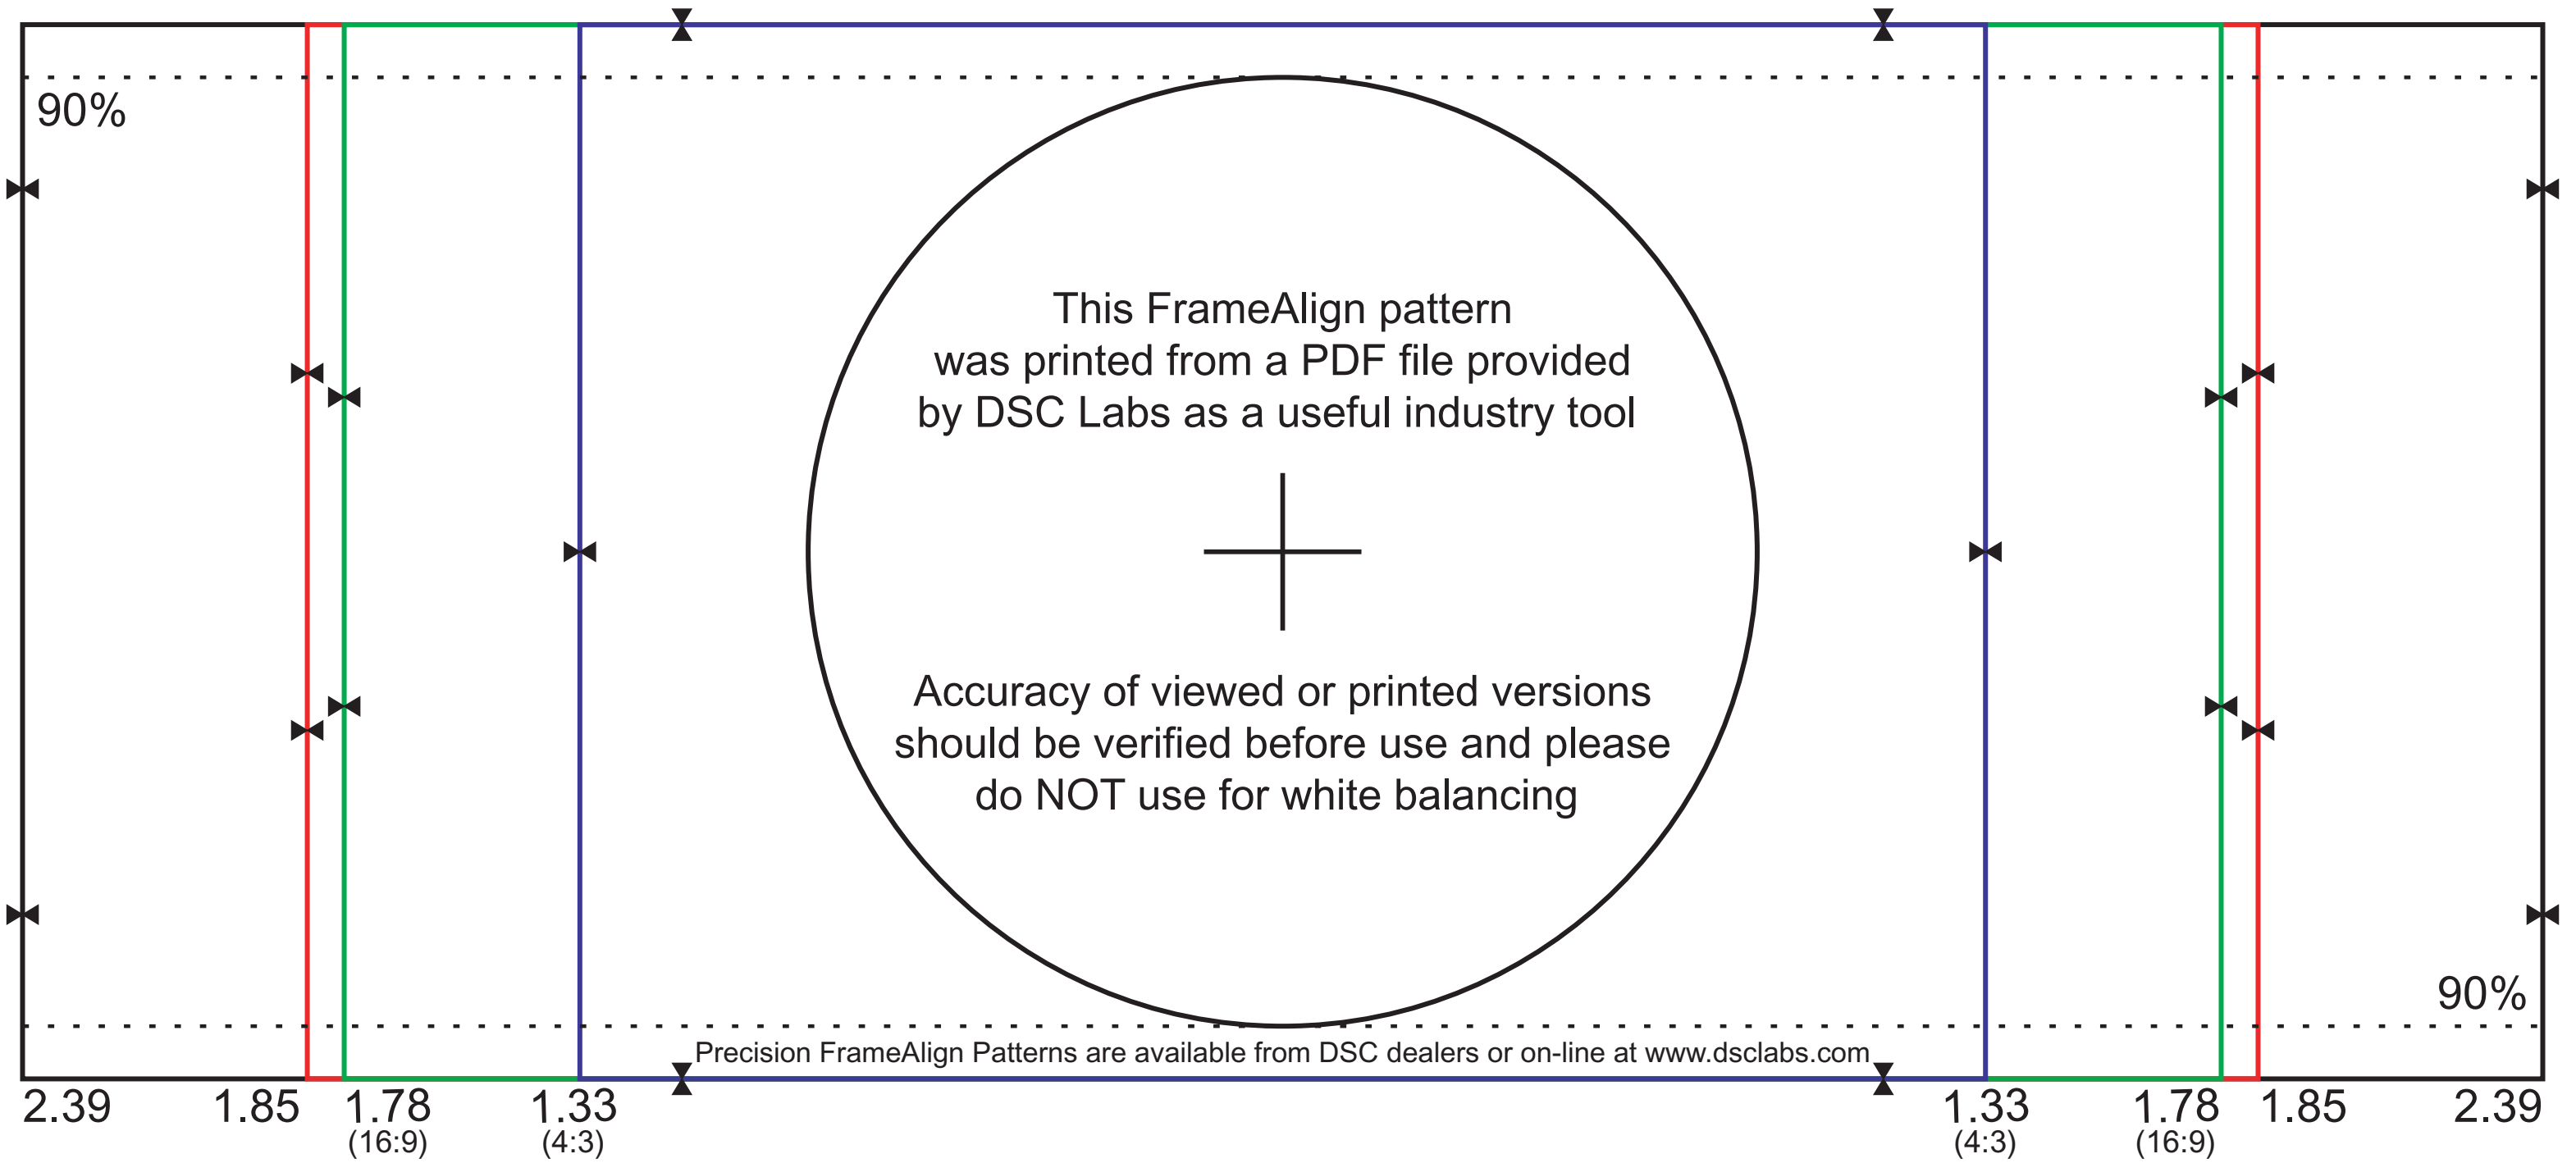

FrameAlign - v8.3

DSC Framing Test Pattern

© 2008 DSC Laboratories

Accurate print-outs from this file should be mounted on firm, flat backing material

DSC Laboratories

Tel: (905) 673-3211

e-mail: dsc@dsclabs.com